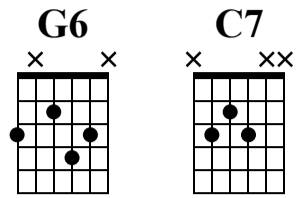

# Ex.2

Music by Brian Poston

Standard tuning

♩ = 140

(♩ = ♩<sup>3</sup>)

el.guit.

**G6**

0 0 0 1 2 | 3 5 3 2 3 5 3 | 3 5 3 2 3 5 3 2 5